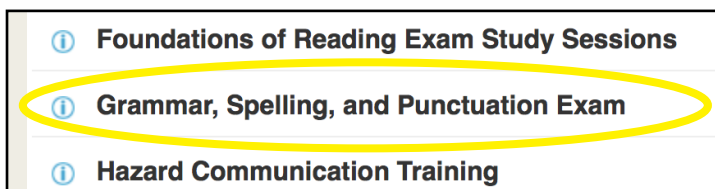

GSP Exam Directions

Log in to myState and click the hamburger button in the top left corner.

Select "Classroom."

Click "Access myCourses" in the top left corner.

Click "Self Enrollment."

Choose the GSP exam from the list of courses.