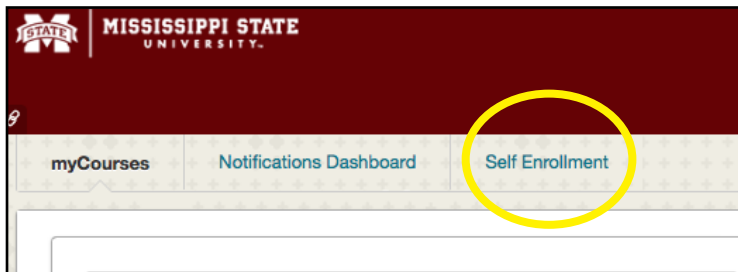

GSP Exam Directions

Log in to myState and click the hamburger button in the top left corner.

Select "Classroom."

Click "Access myCourses" in the top left corner.

Click "Self Enrollment."

Choose the GSP exam from the list of courses.