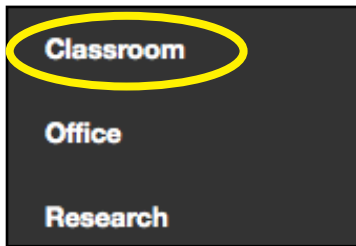

GSP Exam Directions

Log in to myState and click the hamburger button in the top left corner.

Select "Classroom."

Click "Access myCourses" in the top left corner.

Click "Self Enrollment."

Choose the GSP exam from the list of courses.